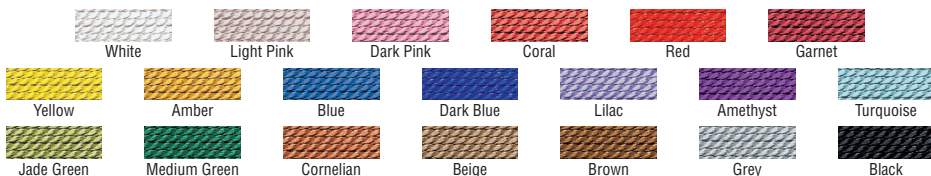

GRIFFIN SILK BEAD CORD

Finest quality, soft, supple silk cord. Knots easily, minimal stretching. Made in Germany.

- #1 = 0.35mm (0.014") #2 = 0.45mm (0.018") #3 = 0.483mm (0.019") #4 = 0.60mm (0.024")
 #5 = 0.645mm (0.025") #6 = 0.70mm (0.028") #8 = 0.80mm (0.032") #10 = 0.90mm (0.035")

GRIFFIN 100% NATURAL SILK THREAD

Each card holds 6.5 ft. (2 meters) of thread with 1 needle. Each pack contains 5 individual cards.

1-4 packs: **\$6.25/pack** 5-9 packs: **\$5.65/pack** 10+ packs: **\$5.40/pack**