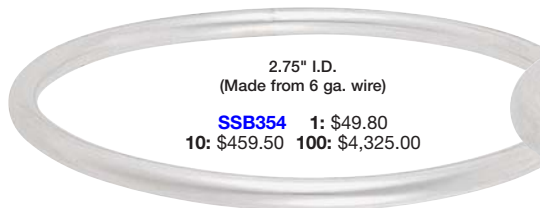

STERLING SILVER RINGS

CUFFS • BANGLES • STERLING SILVER RINGS STAINLESS STEEL RINGS

CUFFS

1/2" wide at center
.051" thick
TAPERED FLAT

SSB350 1: \$29.25
10: \$269.50 100: \$2,535.00

1/2" wide
.060" thick

TRIPLE LOW-DOME
SSB353 1: \$42.50
10: \$392.00 100: \$3,690.00

3/4" wide
.051" thick
FLAT

SSB352 1: \$44.15
10: \$407.00 100: \$3,830.00

Tapered 7/8" wide at center to 1.25" wide
.051" thick
FLAT

SSB351 1: \$80.25
10: \$739.50 100: \$6,960.00

1.5" x 2.4"
.100" wire
7 RINGS

SSB104 1: \$12.65
10: \$116.50 100: \$1,095.00

STERLING SILVER RINGS w/LOOPS

8 Loops 1/4" wide

ADJUSTABLE

TOP VIEW

SRN344
1: \$5.15
10: \$46.40
100: \$412.50

4 Loops 1/4" wide

Available in sizes (6-9)

TOP VIEW

SRN345
1: \$3.30
10: \$29.70
100: \$264.00

ROUND WIRE BANGLES

2.75" I.D.
(Made from 6 ga. wire)

SSB354 1: \$49.80
10: \$459.50 100: \$4,325.00

2.75" I.D.
(Made from 4 ga. wire)

SSB355 1: \$79.60
10: \$734.00 100: \$6,905.00