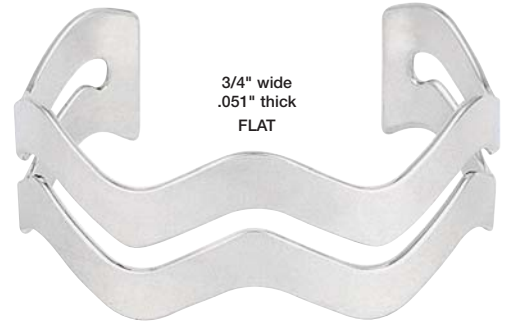

STERLING SILVER RINGS

CUFFS • BANGLES • STERLING SILVER RINGS STAINLESS STEEL RINGS

CUFFS

1/2" wide at center
.051" thick
TAPERED FLAT

SSB350 1: \$29.25
10: \$269.50 100: \$2,535.00

1/2" wide
.060" thick

TRIPLE LOW-DOME
SSB353 1: \$42.50
10: \$392.00 100: \$3,690.00

3/4" wide
.051" thick
FLAT

SSB352 1: \$44.15
10: \$407.00 100: \$3,830.00

Tapered 7/8" wide at center to 1.25" wide
.051" thick
FLAT

SSB351 1: \$80.25
10: \$739.50 100: \$6,960.00

1.5" x 2.4"
.100" wire
7 RINGS

SSB104 1: \$12.65
10: \$116.50 100: \$1,095.00

STERLING SILVER RINGS w/LOOPS

8 Loops 1/4" wide

ADJUSTABLE

TOP VIEW

SRN344
1: \$5.15
10: \$46.40
100: \$412.50

4 Loops 1/4" wide

Available in sizes (6-9)