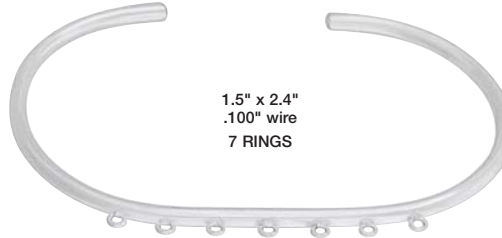

STERLING SILVER RINGS

CUFFS • BANGLES • STERLING SILVER RINGS STAINLESS STEEL RINGS

CUFFS

1/2" wide at center
.051" thick
TAPERED FLAT

SSB350 1: \$29.25
10: \$269.50 100: \$2,535.00

1/2" wide
.060" thick

TRIPLE LOW-DOME
SSB353 1: \$42.50
10: \$392.00 100: \$3,690.00

3/4" wide
.051" thick
FLAT

SSB352 1: \$44.15
10: \$407.00 100: \$3,830.00

Tapered 7/8" wide at center to 1.25" wide
.051" thick
FLAT

SSB351 1: \$80.25
10: \$739.50 100: \$6,960.00

1.5" x 2.4"
.100" wire
7 RINGS

SSB104 1: \$12.65
10: \$116.50 100: \$1,095.00

STERLING SILVER RINGS w/LOOPS

8 Loops 1/4" wide

ADJUSTABLE

TOP VIEW

SRN344
1: \$5.15
10: \$46.40
100: \$412.50

4 Loops 1/4" wide

Available in sizes (6-9)

SEAMLESS RINGS

Sterling Silver Rings (.051" wall thickness) are available in sizes 5, 6, 7, 8, 9, 10, 11, 12 and 13, unless otherwise noted. Ring sizes may be combined (per ring style) for quantity pricing. Please be sure to specify ring sizes and quantities.