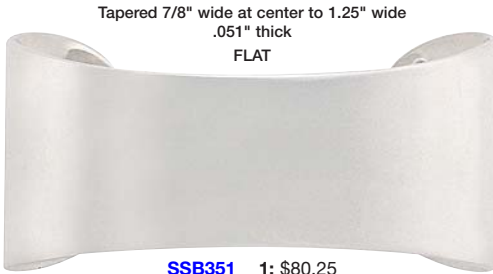

STERLING SILVER RINGS

CUFFS • BANGLES • STERLING SILVER RINGS STAINLESS STEEL RINGS

CUFFS

1/2" wide at center
.051" thick
TAPERED FLAT

SSB350 1: \$29.25
10: \$269.50 100: \$2,535.00

1/2" wide
.060" thick

TRIPLE LOW-DOME
SSB353 1: \$42.50
10: \$392.00 100: \$3,690.00

3/4" wide
.051" thick
FLAT

SSB352 1: \$44.15
10: \$407.00 100: \$3,830.00

Tapered 7/8" wide at center to 1.25" wide
.051" thick
FLAT

SSB351 1: \$80.25
10: \$739.50 100: \$6,960.00

1.5" x 2.4"
.100" wire
7 RINGS

SSB104 1: \$12.65
10: \$116.50 100: \$1,095.00

STERLING SILVER RINGS w/LOOPS

8 Loops 1/4" wide

ADJUSTABLE

TOP VIEW

SRN344
1: \$5.15
10: \$46.40
100: \$412.50

4 Loops 1/4" wide

Available in sizes (6-9)