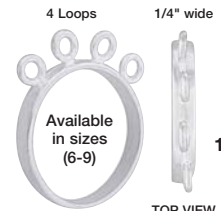

3/4" wide
.051" thick
FLAT

SSB352 1: \$44.15
10: \$407.00 100: \$3,830.00

Tapered 7/8" wide at center to 1.25" wide
.051" thick
FLAT

SSB351 1: \$80.25
10: \$739.50 100: \$6,960.00

1.5" x 2.4"
.100" wire
7 RINGS

SSB104 1: \$12.65
10: \$116.50 100: \$1,095.00

STERLING SILVER RINGS w/LOOPS

8 Loops 1/4" wide

ADJUSTABLE

TOP VIEW

SRN344
1: \$5.15
10: \$46.40
100: \$412.50

4 Loops 1/4" wide

Available in sizes (6-9)

TOP VIEW

SRN345
1: \$3.30
10: \$29.70
100: \$264.00

ROUND WIRE BANGLES

2.75" I.D.
(Made from 6 ga. wire)

SSB354 1: \$49.80
10: \$459.50 100: \$4,325.00

2.75" I.D.
(Made from 4 ga. wire)

SSB355 1: \$79.60
10: \$734.00 100: \$6,905.00

STERLING SILVER COMFORT FIT RINGS (.060" wall thickness)

Comfort Fit Rings are available in sizes 5, 6, 7, 8, 9, 10, 11, 12 and 13. Ring sizes may be combined (per ring style) for quantity pricing. Please be sure to specify ring sizes and quantities.