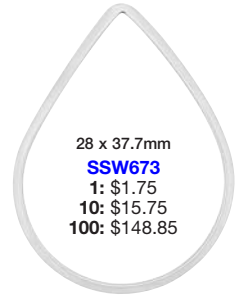

34.7mm
SSW655
1: \$2.05
10: \$18.15
100: \$171.40

42mm
SSW656
1: \$2.40
10: \$21.60
100: \$204.00

Wire Shapes can be used individually or in combinations (as shown).

SIDE VIEW

9.6 x 20.8mm
SSW657
1: \$0.70
10: \$6.00
100: \$56.55

12.3 x 28.8mm
SSW658
1: \$1.15
10: \$10.35
100: \$97.75

17.7 x 35mm
SSW659
1: \$1.55
10: \$13.95
100: \$131.75

23 x 40.8mm
SSW660
1: \$2.05
10: \$18.15
100: \$171.40

Wire Shapes can be used individually or in combinations (as shown).

21 x 29.5mm
SSW672
1: \$1.35
10: \$12.15
100: \$114.80

28 x 37.7mm
SSW673
1: \$1.75
10: \$15.75
100: \$148.85

Wire Shapes can be used individually or in combinations (as shown).

9mm
SSW661
1: \$0.70
10: \$6.00
100: \$56.55

15.5mm
SSW662
1: \$1.15
10: \$10.35
100: \$97.75

22mm
SSW663
1: \$1.55
10: \$13.95
100: \$131.75

28.6mm
SSW664
1: \$2.05
10: \$18.15
100: \$171.40

Wire Shapes can be used individually or in combinations (as shown).