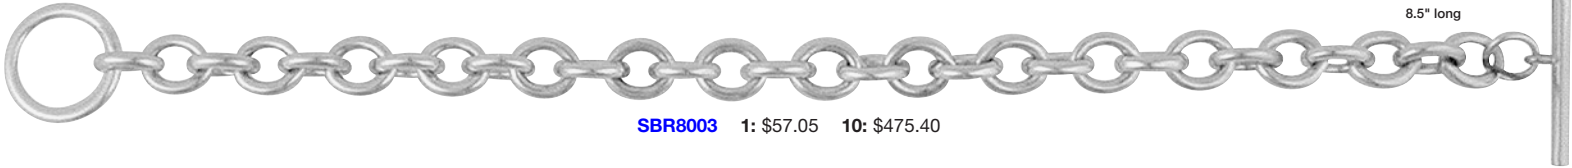

FINISHED BRACELETS

SBR833 1: \$16.72 10: \$139.30

SBR9345 1: \$10.23 10: \$85.20

SBR9925 1: \$11.36 10: \$94.70

SBR8003 1: \$57.05 10: \$475.40

SBR114 1: \$11.45 10: \$103.05

SBR115 1: \$12.80 10: \$115.20

SBR116 1: \$12.15 10: \$109.35

FINISHED NECKLACES

SNW500-18" length 1: \$26.15 10: \$235.35

SNW500-24" length 1: \$30.85 10: \$277.65

SNW500-30" length 1: \$34.55 10: \$310.95

SNW501-18" length 1: \$29.30 10: \$263.70

SNW501-24" length 1: \$32.95 10: \$296.55

SNW501-30" length 1: \$37.65 10: \$338.85

SNW502-18" length 1: \$27.75 10: \$249.75

SNW502-24" length 1: \$31.40 10: \$282.60

SNW502-30" length 1: \$37.15 10: \$334.35