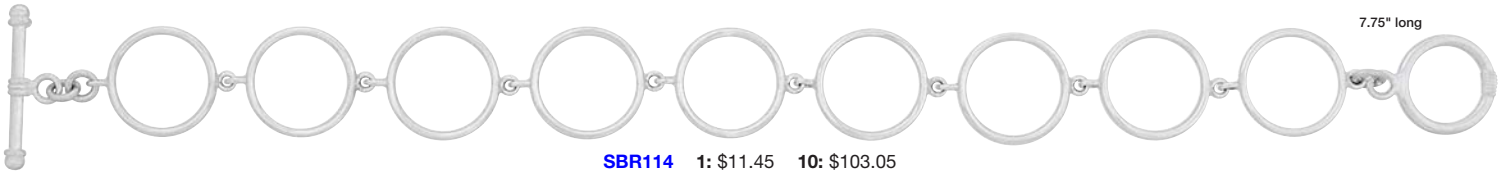

FINISHED BRACELETS

SBR833 1: \$16.72 10: \$139.30

SBR9345 1: \$10.23 10: \$85.20

SBR9925 1: \$11.36 10: \$94.70

SBR8003 1: \$57.05 10: \$475.40

SBR114 1: \$11.45 10: \$103.05

SBR115 1: \$12.80 10: \$115.20

SBR116 1: \$12.15 10: \$109.35

FINISHED NECKLACES

SNW500-18" length 1: \$26.15 10: \$235.35

SNW500-24" length 1: \$30.85 10: \$277.65

SNW500-30" length 1: \$34.55 10: \$310.95

SNW501-18" length 1: \$29.30 10: \$263.70

SNW501-24" length 1: \$32.95 10: \$296.55

SNW501-30" length 1: \$37.65 10: \$338.85

SNW502-18" length 1: \$27.75 10: \$249.75

SNW502-24" length 1: \$31.40 10: \$282.60

SNW502-30" length 1: \$37.15 10: \$334.35